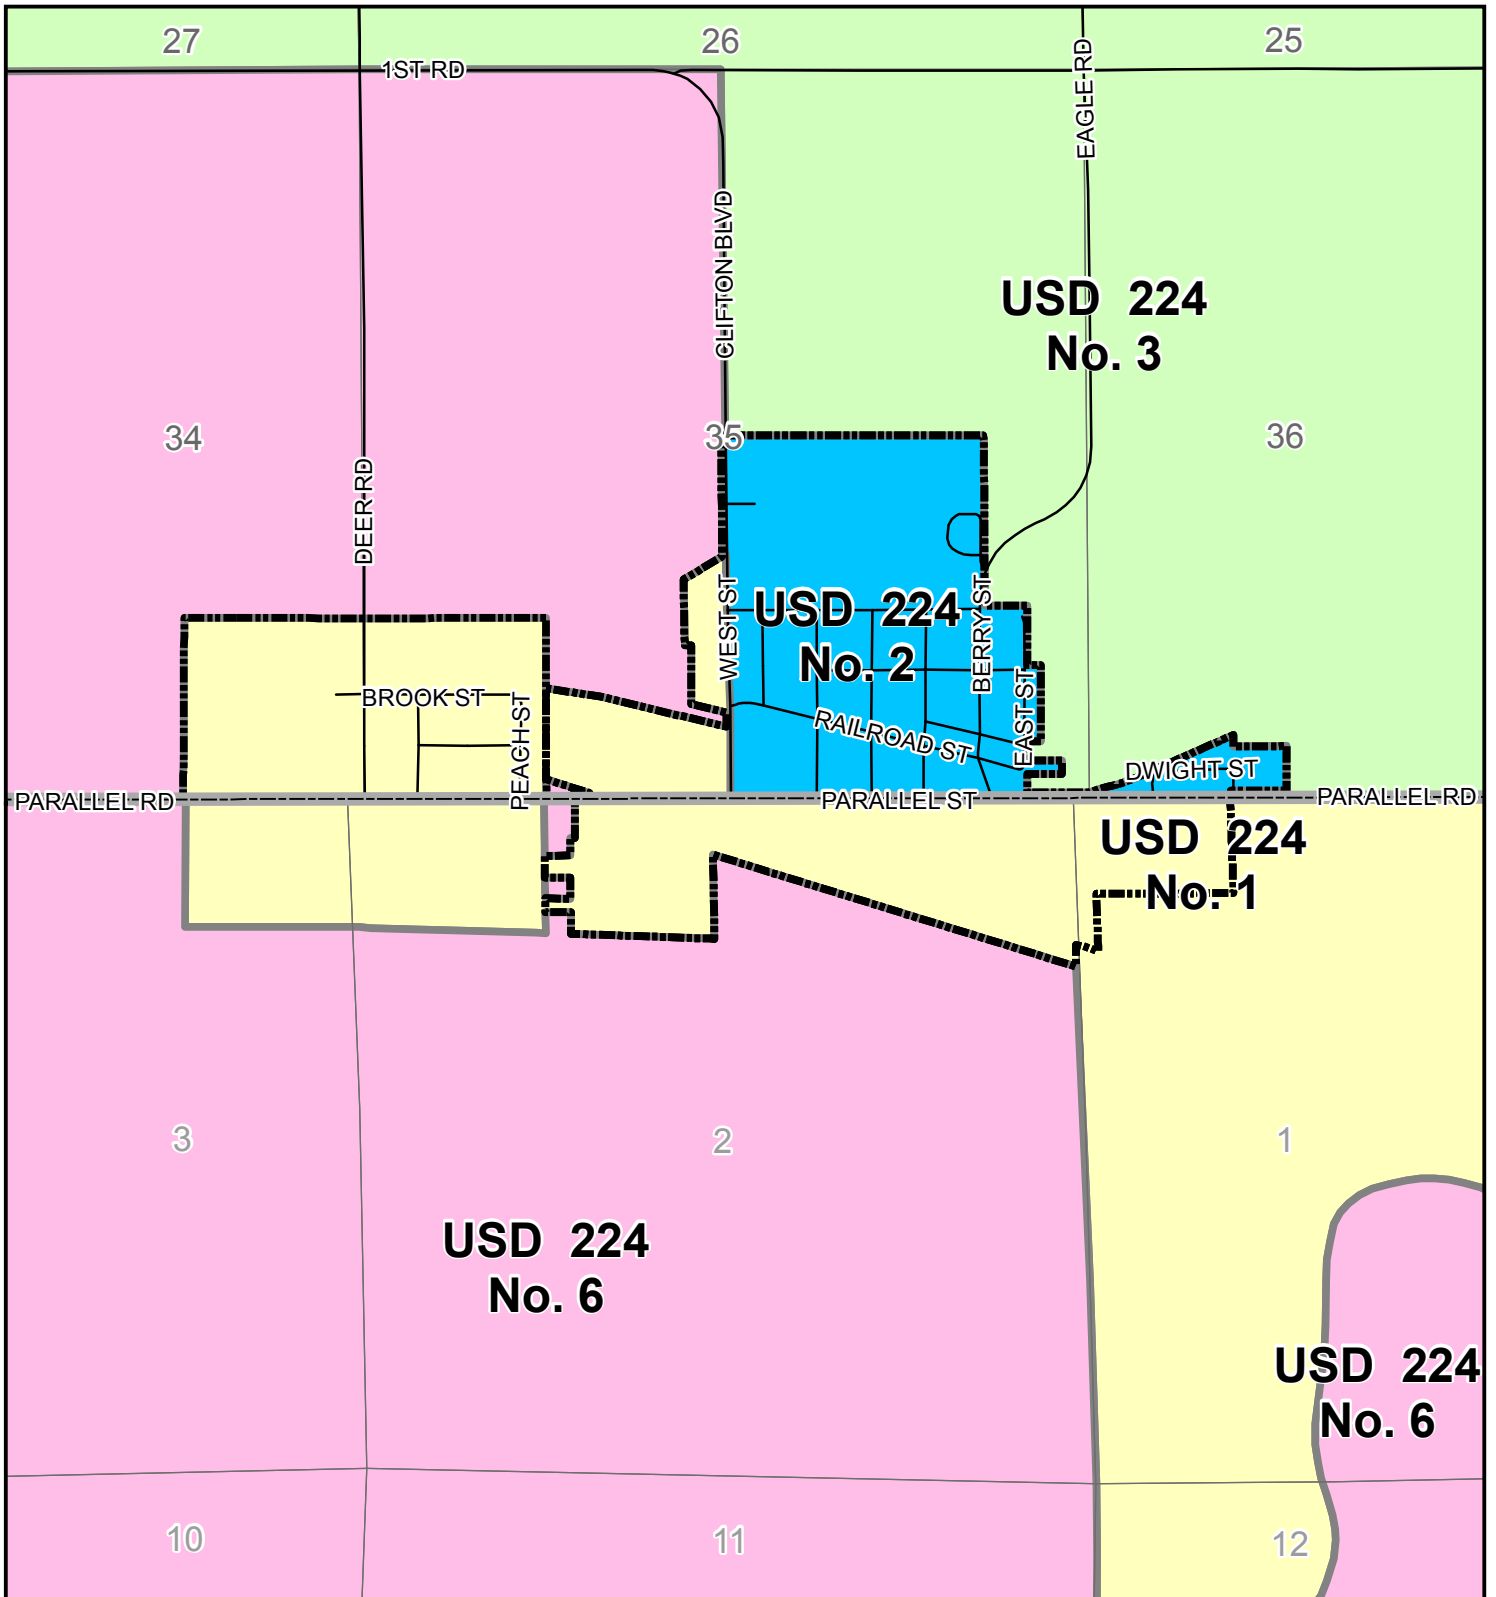

Cities of Clifton and Vining School Districts

April 2015

Prepared By:

Washington County

- County Boundary
- Roads
- City Limits
- Sections

School Board Member Districts

- | | | | |
|----------------|------------|------------|------------|
| 108, No. 1 & 4 | 223, No. 2 | 223, No. 6 | 224, No. 6 |
| 108, No. 2 & 5 | 223, No. 3 | 224, No. 1 | 109 |
| 108, No. 3 & 6 | 223, No. 4 | 224, No. 2 | 364 |
| 223, No. 1 | 223, No. 5 | 224, No. 3 | 498 |

1 inch = 0.3 miles
1 inch = 1,400 feet