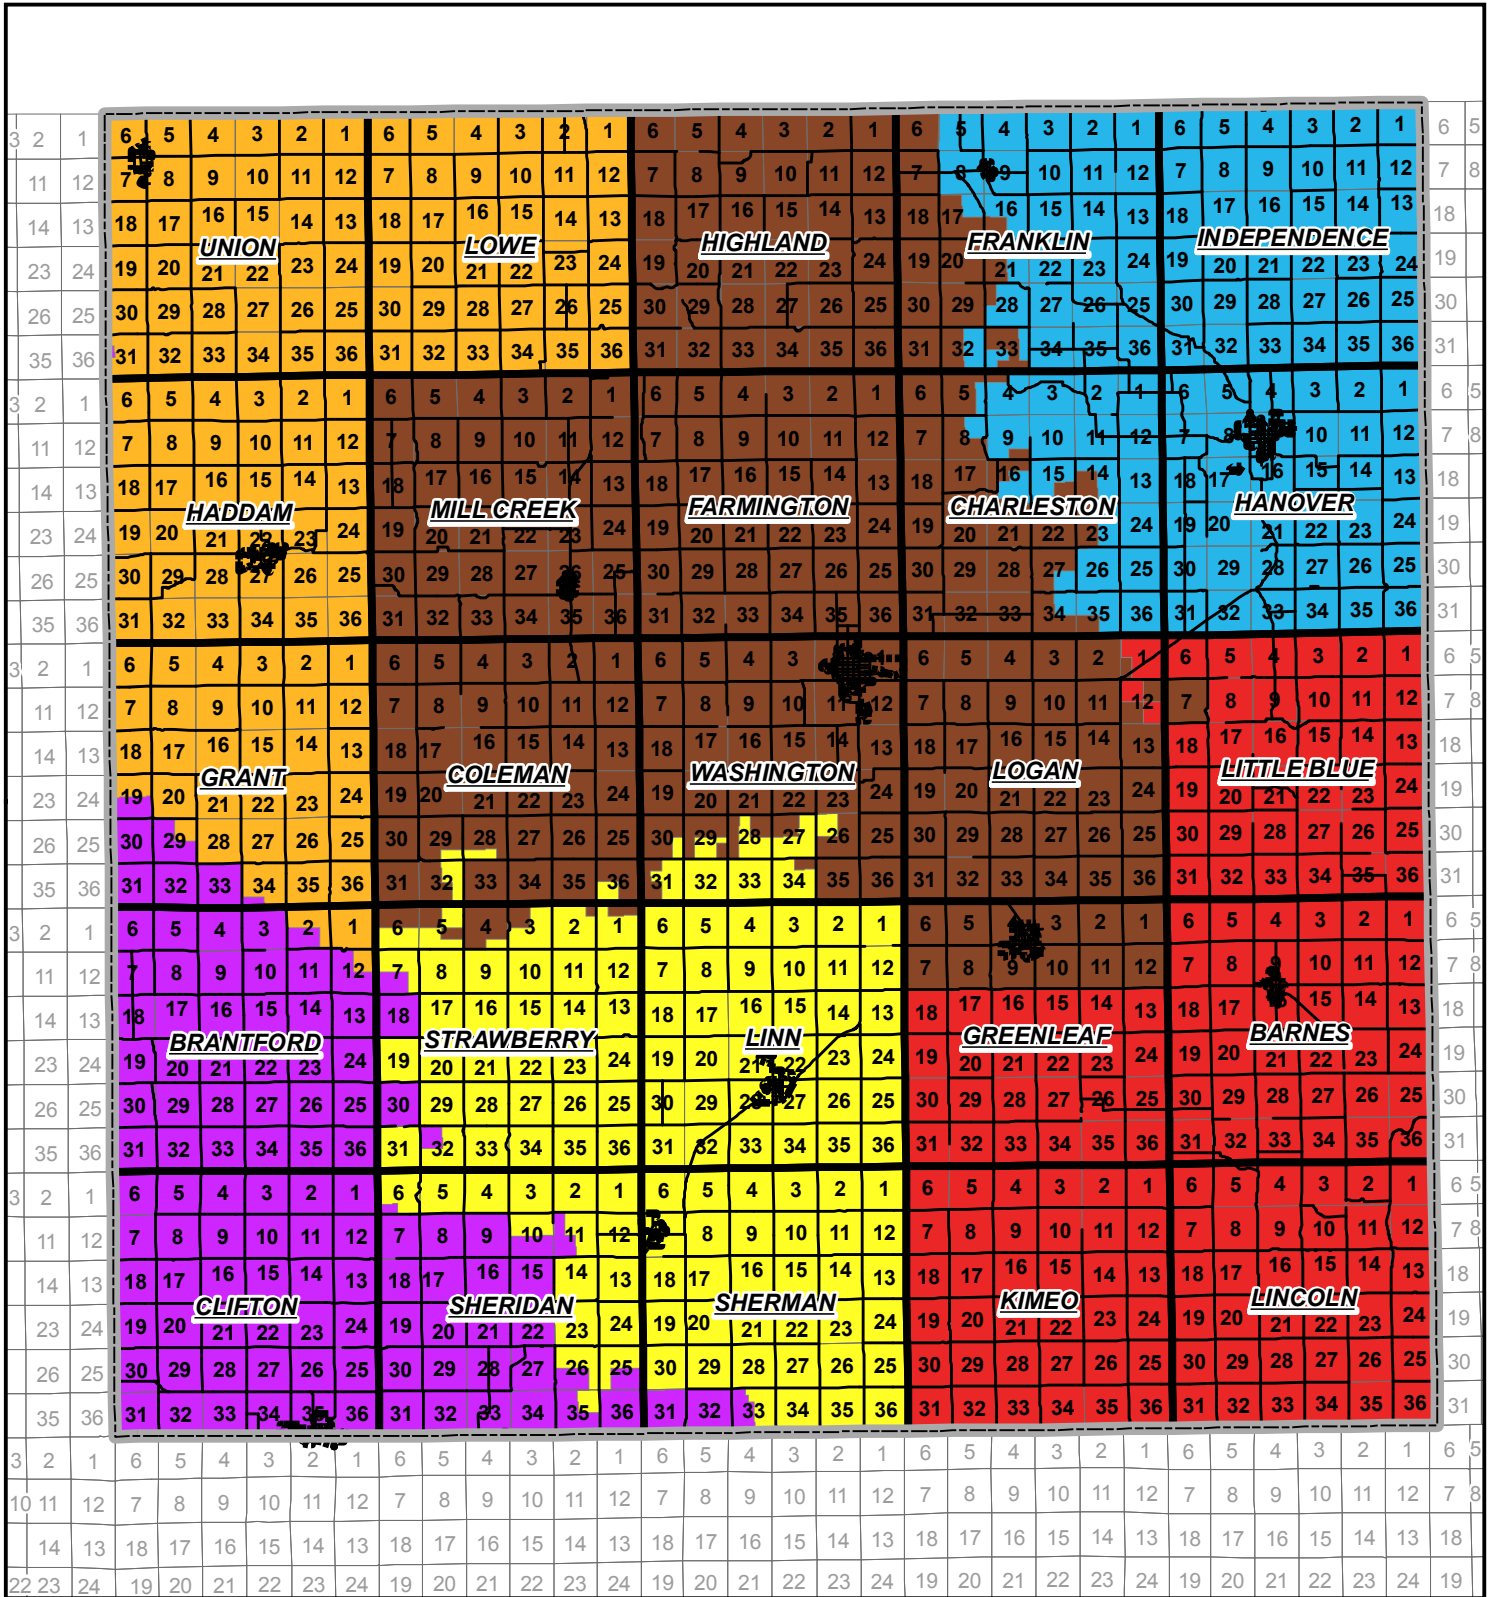

# Washington County Polling Sites

September 2016

Prepared By:

## Washington County

- County Boundary
- Political Townships
- Roads
- City Limits
- Sections

## Polling Sites

- Barnes
- Clifton
- Haddam
- Hanover
- Linn
- Washington

1 inch = 4 miles  
1 inch = 23,000 feet